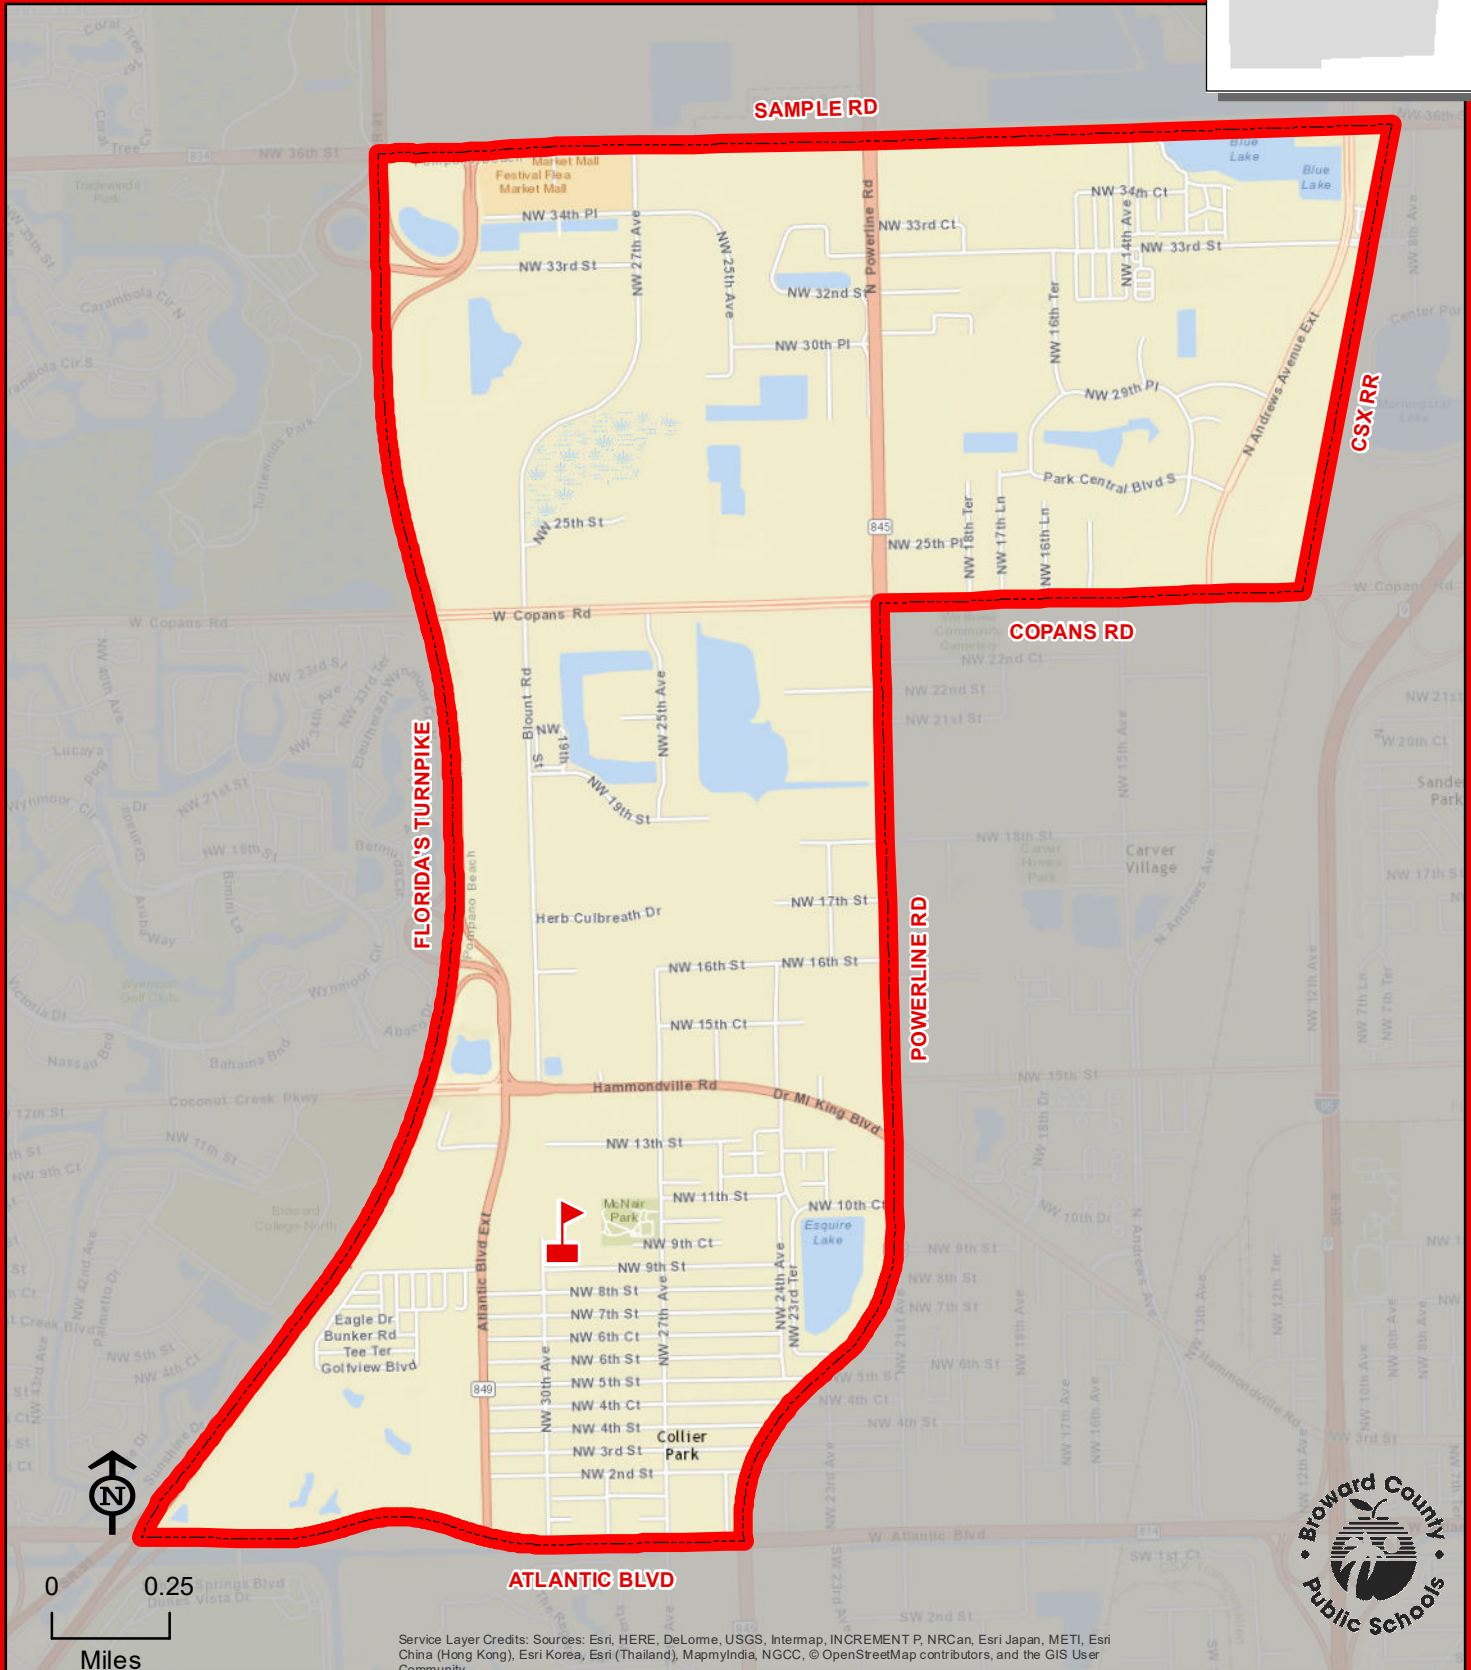

DREW, CHARLES ELEMENTARY SCHOOL

1000 NW 31 AVENUE
POMPANO BEACH, FLORIDA 33060
754-322-6250

Magnet School

Service Layer Credits: Sources: Esri, HERE, DeLorme, USGS, Intermap, INCREMENT P, NRCan, Esri Japan, METI, Esri China (Hong Kong), Esri Korea, Esri (Thailand), MapmyIndia, NGCC, © OpenStreetMap contributors, and the GIS User Community

THIS MAP IS FOR CONCEPTUAL PURPOSES ONLY AND SHOULD NOT BE USED FOR LEGAL BOUNDARY DETERMINATIONS